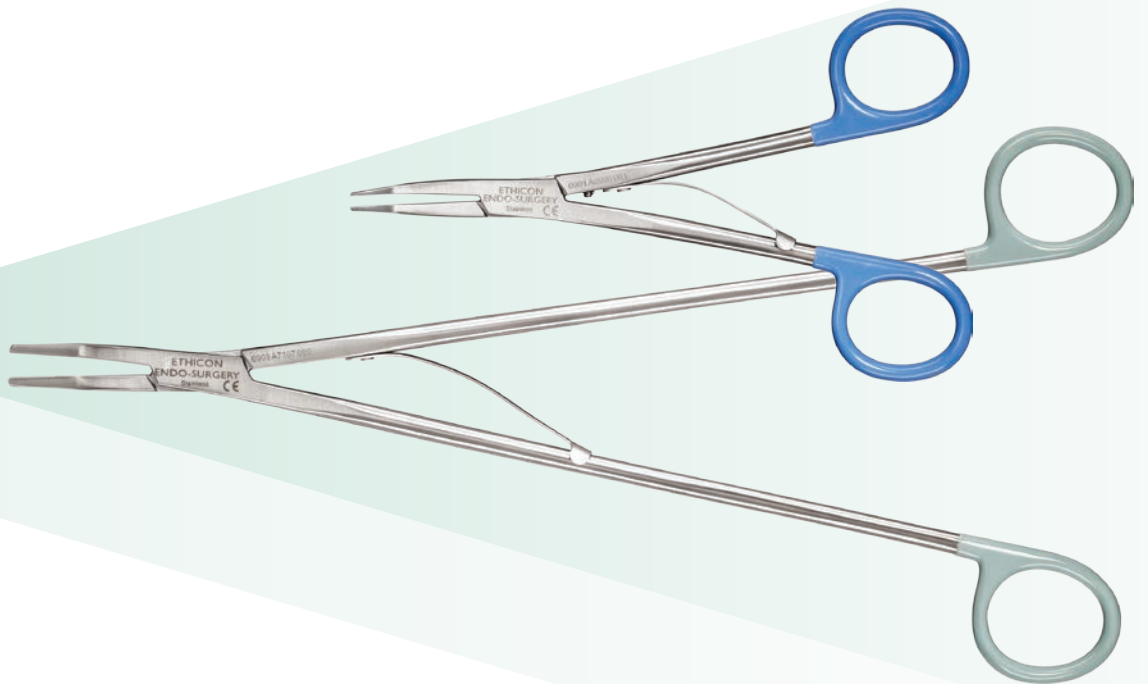

LIGACLIP®

Designed for **versatility**  
and great **value**

LIGACLIP® Multi-Patient Use Single Clip Appliers

## Features

- Lateral and transverse grooves on clip surface to help provide on-structure clip security
- Proximal to distal clip closure designed to provide minimal gap
- Grooves on the inside jaw surfaces of applicator designed to increase in-jaw clip security
- Tumbled tips to help reduce trauma to vessels
- Angled jaws designed to improve visibility beyond structures
- A mechanical stop in the LX100 & LX200 Series designed to limit the maximum amount of force applied to tissue.

## Product Overview

- LIGACLIP® Multi-Patient Use Single Clip Applicators provide a complete line of conventional, angled and right-angle products.
- The V-shaped clip is designed for ligation of tubular structures.
- The handles and clip cartridges are conveniently color-coded.
- Right-angle applicators include the LX130, LX230, LC330, LC430 models.